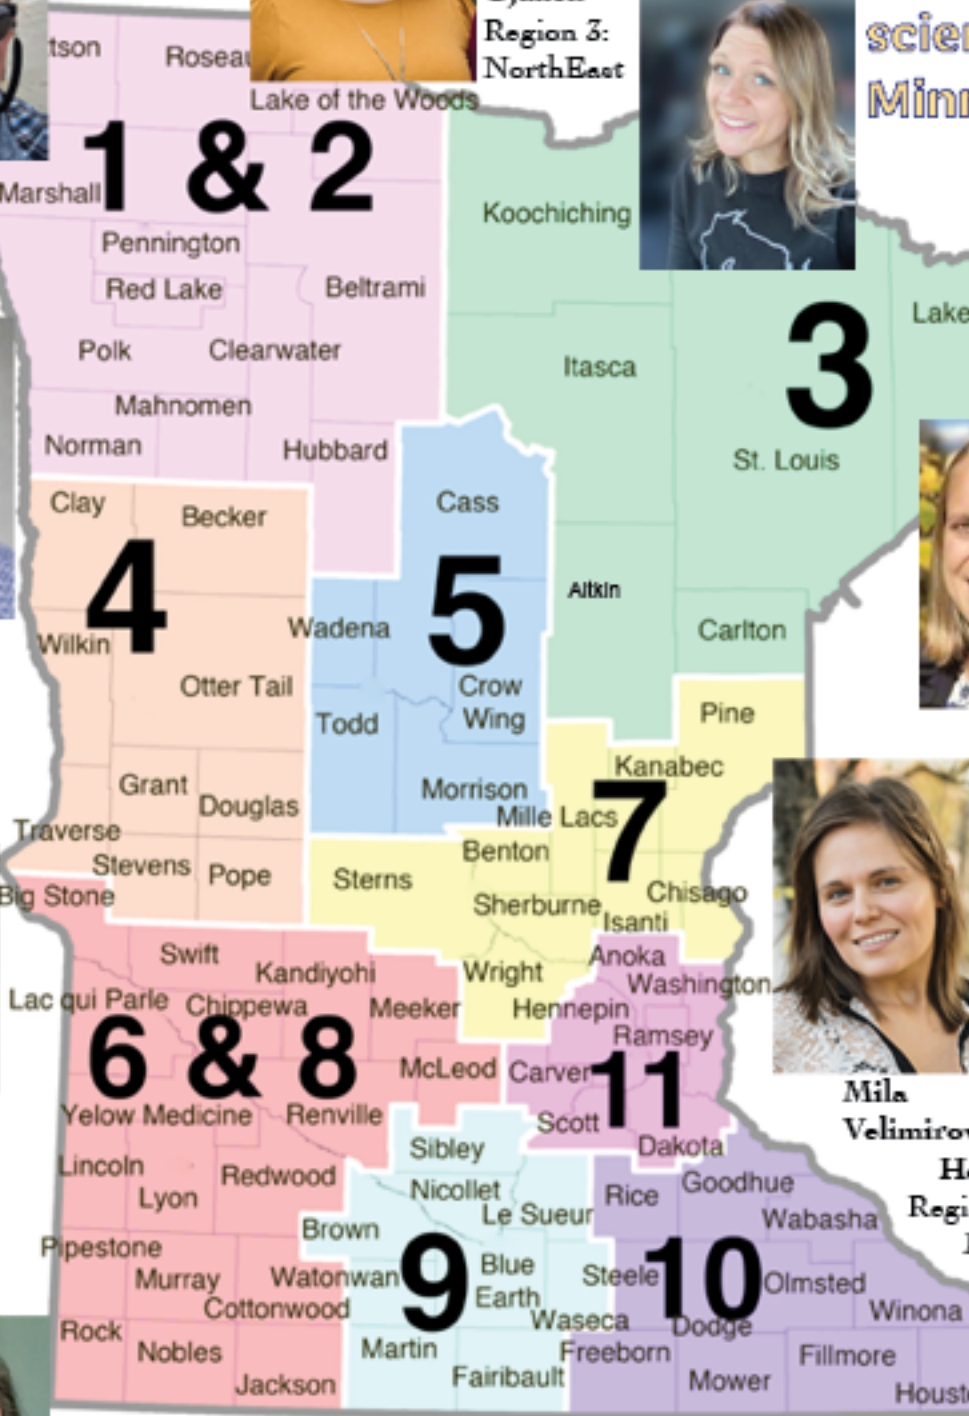

Fostering excellent science education in Minnesota for all!

Jennifer Aakre
Region 1&2:
North West

Elizabeth Cakebread
Region 1&2:
North West

Nikki Ojanen
Region 3:
North East

Harrison Aakre
Region 4:
West Central

1 & 2

3

4

5

7

6 & 8

11

9

10

Miranda Graceffa
Region 5:
North Central

Missie Olson
Region 7:
East Central

David McGill
Region 11:
Metro

Mila Velimirovich-Holtz
Region 11:
Metro

Holly Knudson
Region 6&8:
South Central
South West

Eric Kehoe
Region 9:
South

Emily Zinek
Region 10:
South East